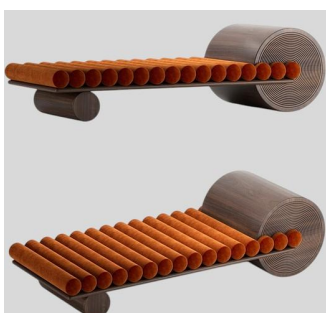

GIORGETTI BENCH

SUPERMOON BENCH

BUTTER BENCH
Different colors. 170x50x45 cm

SIENA BENCH
Different colors. 130x45x50 cm

MEENEE BENCH

TIAMO BENCH
Different colors. 130x45x50 cm

CELINE BENCH
Different colors. 200x50x55 cm

TRIANA BENCH
Different colors. 150x45x45 cm

OSAKA BENCH
Different colors. 140x45x45 cm

FREY BENCH
Different colors. 150x80x45 cm

MEZZO BENCH
Different colors. 170x50x50 cm

RIPPLE BENCH
Different colors. 150x45x45 cm