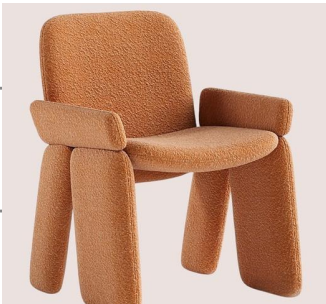

CUT CHAIR
Different colors.63X63X79 CM