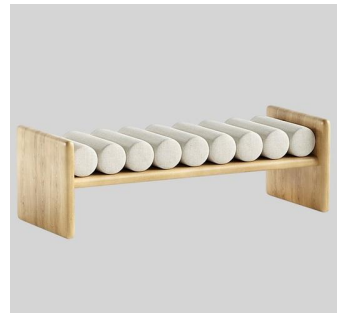

RAYMOND BENCH

LAURENCE BENCH

OSSICLE BENCH

IONA BENCH
Different colors: 130x40x45 cm

CAMERON BENCH

PAVILION BENCH

BOUCLE BENCH
Different colors: 135x45x50 cm

ELIPSE BENCH
Different colors: 180x50x50 cm

BENTE BENCH
Different colors: 165x45x45 cm

HOLBEIN BENCH
Different colors: 150x60x66 cm

NADIA BENCH
Different colors: 170x50x45 cm

TUFTED BENCH
Different colors: 120x50x65 cm

KURAU BENCH
Different colors: 150x60x50 cm